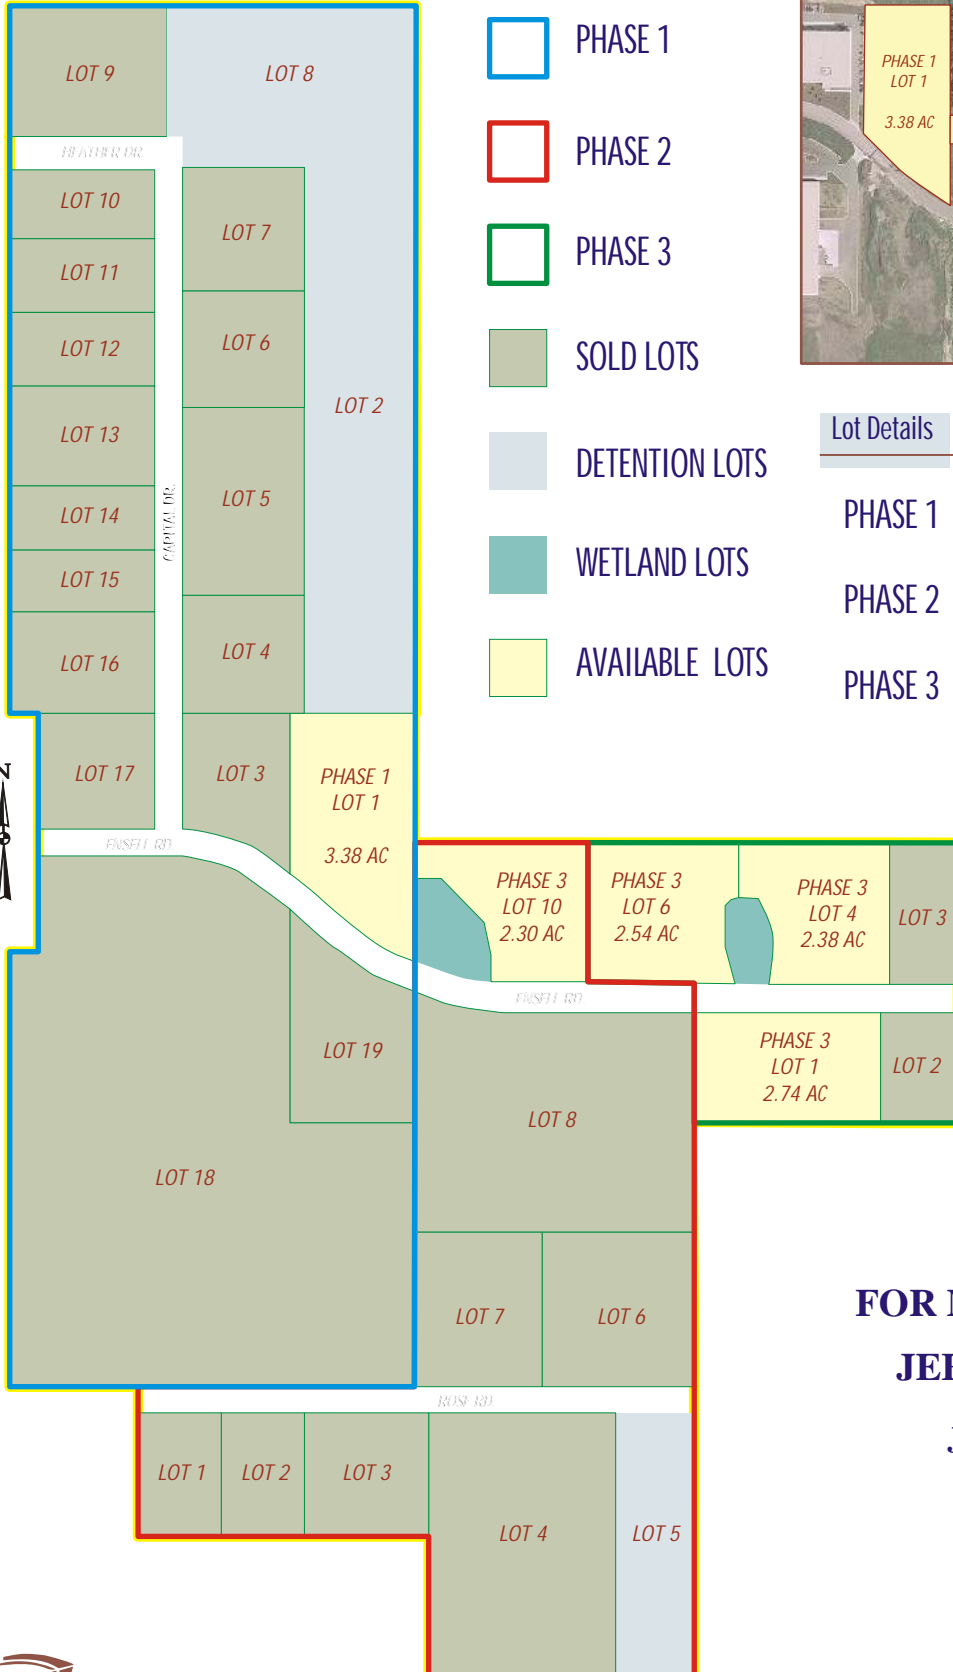

**SALE - LAKE ZURICH CORPORATE PARK, LAKE ZURICH, IL
"LAKE COUNTY'S BEST KEPT SECRET"**

S I T E P L A N | detail

Please Note: Site plan for discussion purposes only.

Lot Details	LOT	ACRES	SF	PRICE	PRICE/SF
PHASE 1	1	3.38	147,039	\$661,673	\$4.50
PHASE 2	10	2.30	100,356	\$501,782	\$5.00
PHASE 3	1	2.74	119,542	\$657,479	\$5.50
	4	2.38	103,687	\$570,278	\$5.50
	6	2.54	110,790	\$553,949	\$5.00