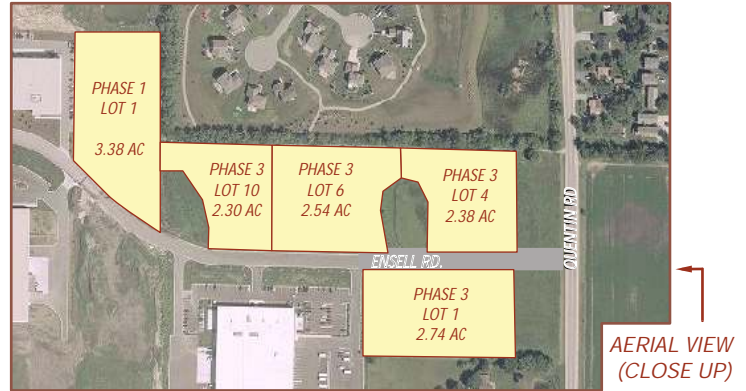

**SALE - LAKE ZURICH CORPORATE PARK, LAKE ZURICH, IL
"LAKE COUNTY'S BEST KEPT SECRET"**

S I T E P L A N | detail

Please Note: Site plan for discussion purposes only.

Lot Details	LOT	ACRES	SF	PRICE	PRICE/SF
PHASE 1	1	3.38	147,039	\$661,673	\$4.50
PHASE 2	10	2.30	100,356	\$501,782	\$5.00
PHASE 3	1	2.74	119,542	\$657,479	\$5.50
	4	2.38	103,687	\$570,278	\$5.50
	6	2.54	110,790	\$553,949	\$5.00